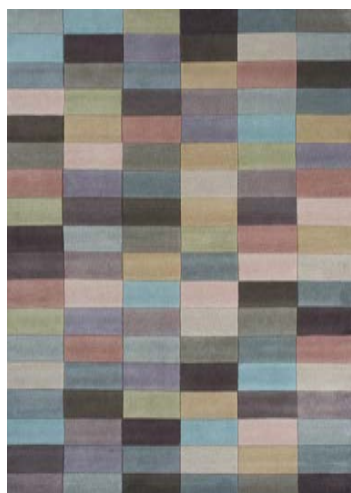

SATO

HAND-TUFTED | WOOL 130X150 CM

PASTEL

LIME

PETROL

ROMINA

140X200 / 170X240 CM HAND-TUFTED | WOOL

AQUA