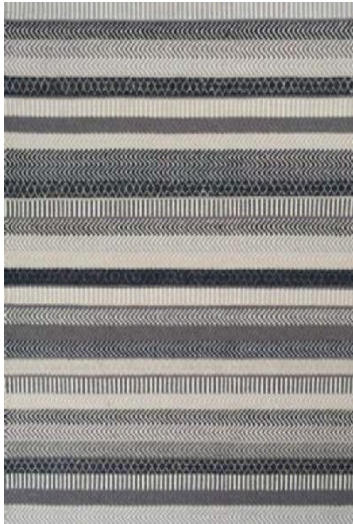

MIXED

BOA

HAND-WOVEN | WOOL/VISCOSE 140X200 / 170X240 / 200X300 CM

MIXED

MARIKO

140X200 / 170X240 / 200X300 CM HAND-WOVEN | WOOL

GREY

BLUE