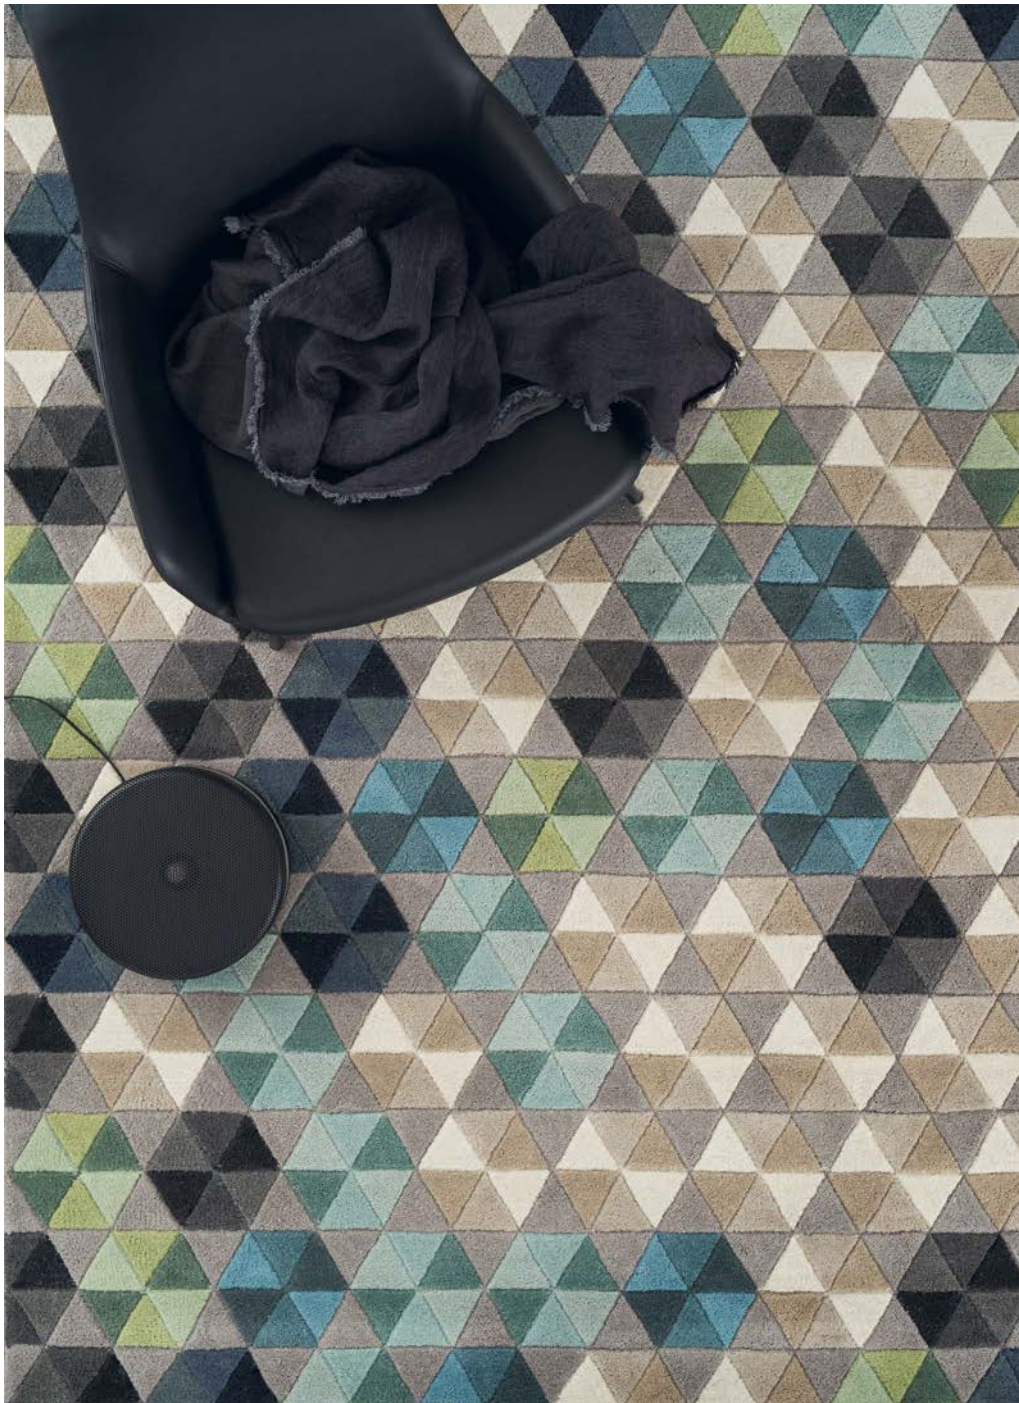

COLMENA

HAND-TUFTED | WOOL 140X200 / 170X240 CM

MIXED