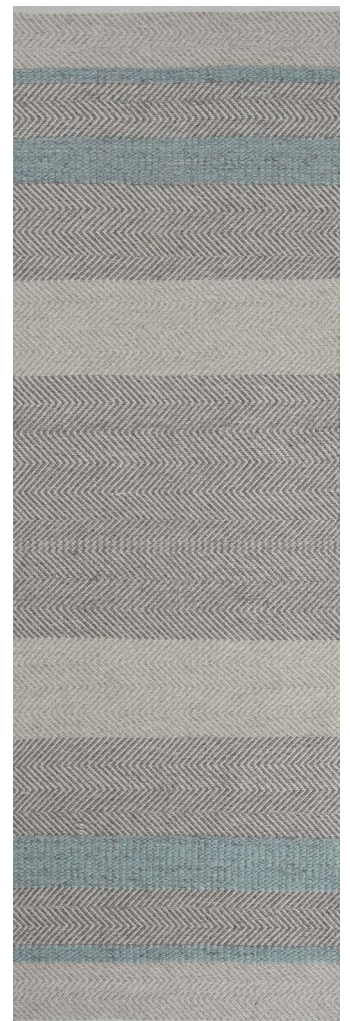

NORWICH

80X250 / 140X200 / 170X240 CM HAND-WOVEN | WOOL/VISCOSE/COTTON

AQUA