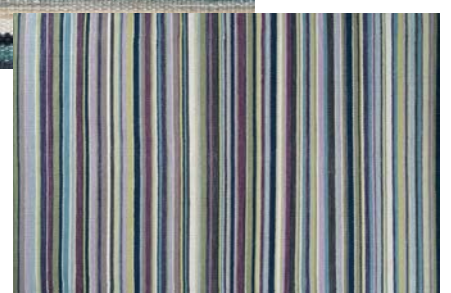

PLENTY

70X140 / 80X280 / 140X200 / 170X240 / 200X300 CM HAND-WOVEN | WOOL/VISCOSE

MULTI