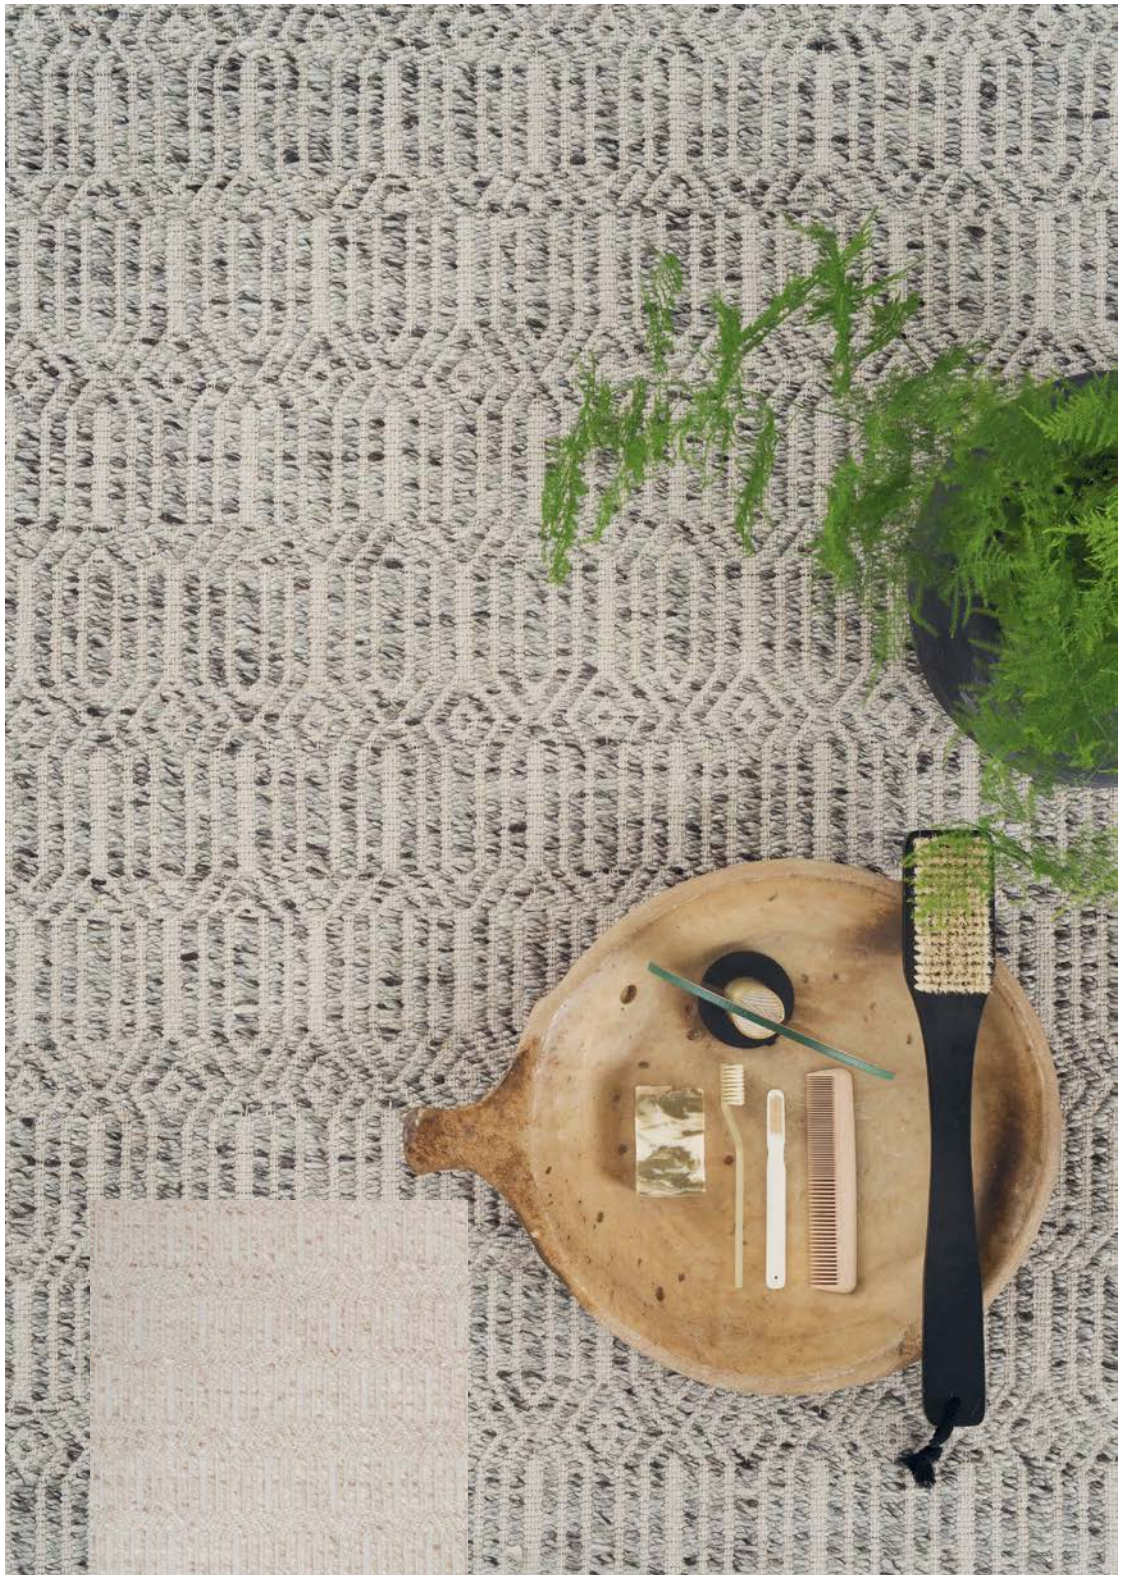

JUSTIN

140X200 / 170X240 / 200X300 CM HAND-WOVEN | WOOL/VISCOSE/COTTON

GREY