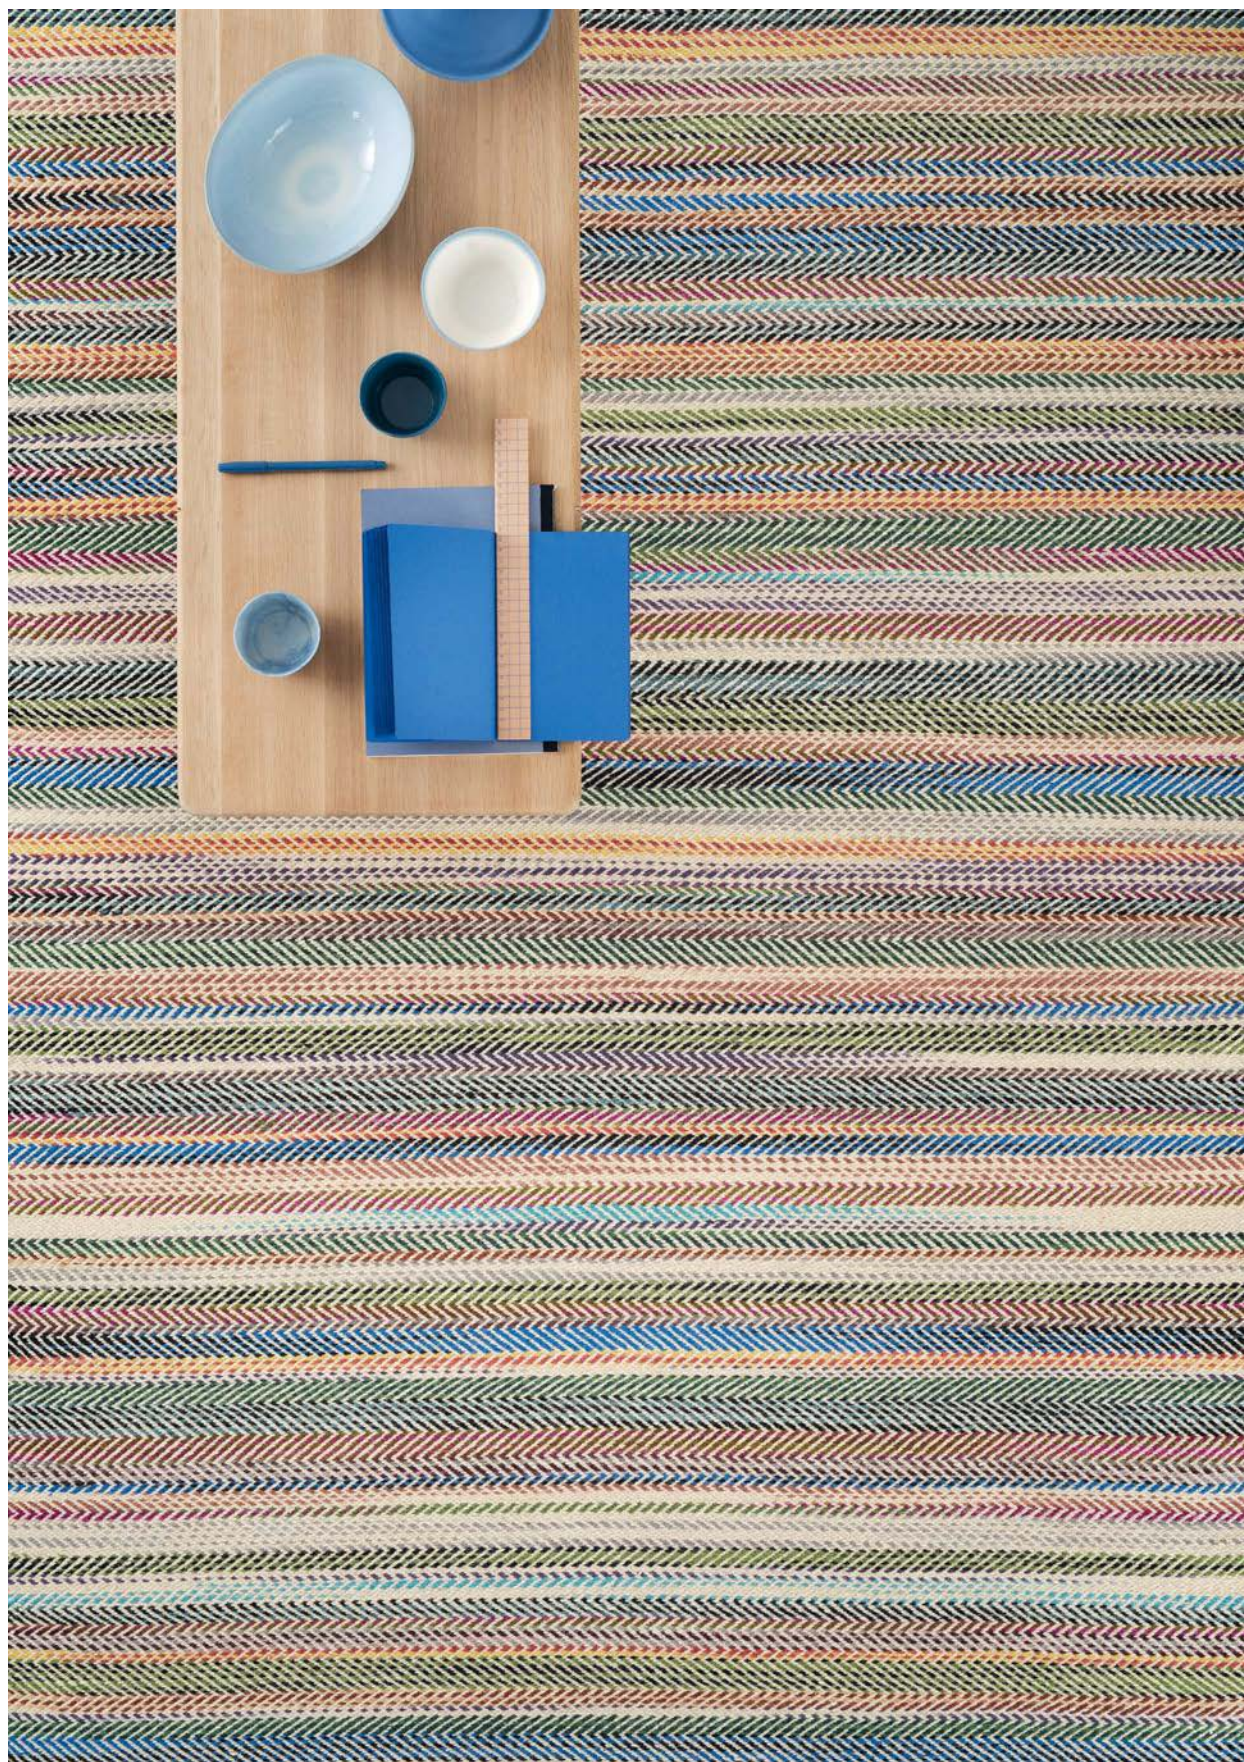

RAINBOW

140X200 / 170X240 / 200X300 CM HAND-WOVEN | WOOL | WITH FRINGES
WHITE ALSO IN: 60X120 / 70X140 / 80X280 / 90X160 / 250X350 / 300X400 CM

INDUS

HAND-WOVEN | WOOL 140X200 / 170X240 / 200X300 CM

MULTI