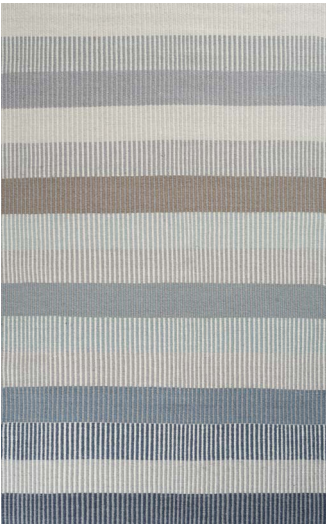

EARTH

WHITE/BLACK

SAND

PORAKA

80X250 CM HAND-WOVEN | WOOL/NYLON

HEATHER

GREEN

METALLUM

HAND-WOVEN | WOOL/POLYESTER 80X150 / 140X200 / 170X240 / 200X300 CM

POWDER

DEVISE

140X200 / 170X240 / 200X300 CM HAND-WOVEN | WOOL

MULTI

STONE

PASTEL

METALLUM

80X150 / 140X200 / 170X240 / 200X300 CM HAND-WOVEN | WOOL/POLYESTER | WITH FRINGES

AQUA

GRANITE

MILLENIUM

HAND-WOVEN | WOOL 140X200 / 160X230 / 200X300 CM

GREY

LIGHT GREY

WHITE/BLACK