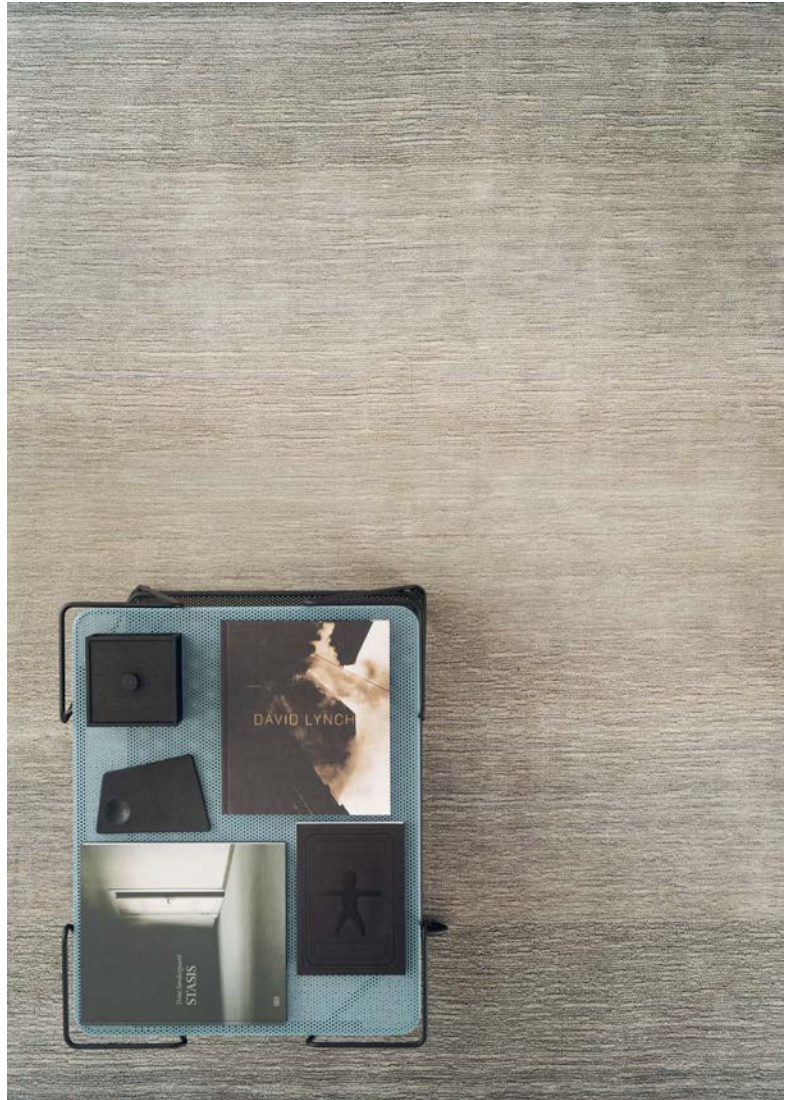

GREY

TETRIS

140X200 / 170X240 / 200X300 CM HAND-TUFTED | WOOL