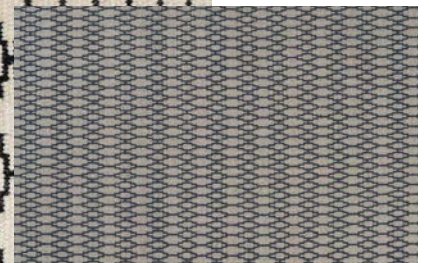

80X150 / 140X200 / 170X240 / 200X300 CM HAND-WOVEN | WOOL/POLYESTER | WITH FRINGES

AQUA

GRANITE

MILLENIUM

HAND-WOVEN | WOOL 140X200 / 160X230 / 200X300 CM

GREY

LIGHT GREY

WHITE/BLACK