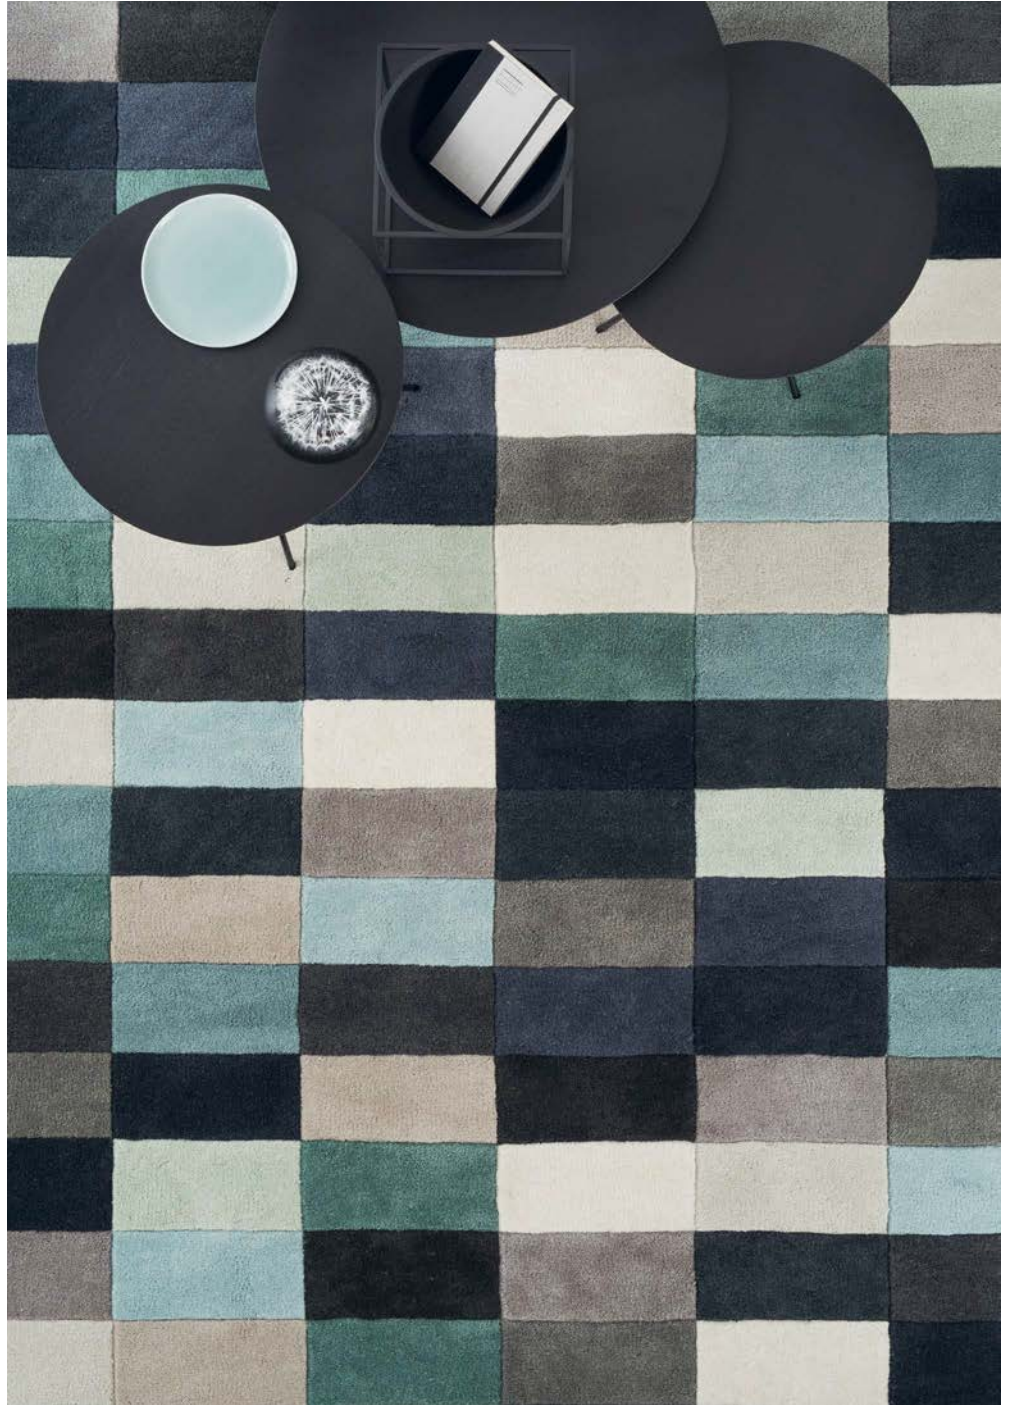

SATO

HAND-TUFTED | WOOL 130X150 CM

PASTEL

LIME

PETROL

ROMINA

140X200 / 170X240 CM HAND-TUFTED | WOOL

AQUA