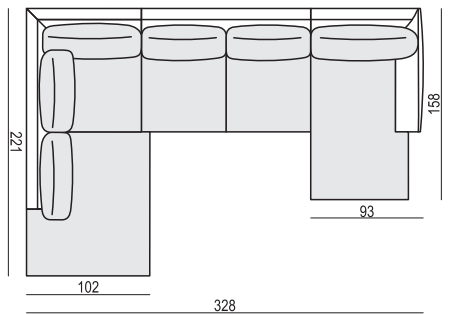

CORNER 90° No.1

CORNER 90° No.2

FOOTSTOOL

ENDPART LEFT (or RIGHT)
cm 95 x 4 x 54 H

HEADREST L-77

HEADREST L-62

STELLA

Drawings show dimensions for standard comfort.
Elements in lux comfort are around 3 cm higher.

www.sits.eu
DECEMBER 2018

SET 1 LEFT (or RIGHT)
CHAISELONGUE LEFT (or RIGHT) + 2 SEATER RIGHT (or LEFT)

SET 2 LEFT (or RIGHT)
CHAISELONGUE WIDE LEFT (or RIGHT) + 3 SEATER RIGHT (or LEFT)

SET 3 LEFT (or RIGHT)
DIVAN LEFT (or RIGHT) + 2 SEATER RIGHT (or LEFT)

SET 4 LEFT (or RIGHT)
DIVAN LEFT (or RIGHT) + 3 SEATER RIGHT (or LEFT)

SET 5 LEFT (or RIGHT)
COZY CORNER LEFT (or RIGHT) + 3 SEATER RIGHT (or LEFT)

SET 6
DIVAN LEFT + 2 SEATER without ARMRESTS + DIVAN RIGHT

SET 7 LEFT (or RIGHT)
DIVAN LEFT (or RIGHT) + 2 SEATER without ARMRESTS + CHAISELONGUE RIGHT (or LEFT)

SET 8 LEFT (or RIGHT)
2 SEATER LEFT (or RIGHT) + CORNER 90° No.1 + 3 SEATER RIGHT (or LEFT)

SET 9 LEFT (or RIGHT)
2 SEATER LEFT (or RIGHT) + CORNER 90° No.2 + 3 SEATER RIGHT (or LEFT)