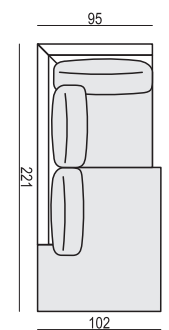

2 SEATER without ARMRESTS

3 SEATER

3 SEATER LEFT (or RIGHT)

3 SEATER without ARMRESTS

CHAISELONGUE LEFT (or RIGHT)

CHAISELONGUE WIDE LEFT (or RIGHT)

DIVAN LEFT (or RIGHT)

COZY CORNER LEFT (or RIGHT)

CORNER 90° No.1

CORNER 90° No.2

FOOTSTOOL

ENDPART LEFT (or RIGHT)
cm 95 x 4 x 54 H

HEADREST L-77

HEADREST L-62

STELLA

Drawings show dimensions for standard comfort.
Elements in lux comfort are around 3 cm higher.