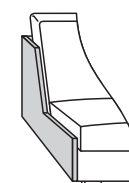

2 SEATER without ARMRESTS

3 SEATER

3 SEATER LEFT (or RIGHT)

3 SEATER without ARMRESTS

CHAISELONGUE LEFT (or RIGHT)

CHAISELONGUE WIDE LEFT (or RIGHT)

DIVAN LEFT (or RIGHT)

COZY CORNER LEFT (or RIGHT)

CORNER 90° No.1

CORNER 90° No.2

FOOTSTOOL

ENDPART LEFT (or RIGHT)
cm 95 x 4 x 54 H

HEADREST L-77

HEADREST L-62

STELLA

Drawings show dimensions for standard comfort.
Elements in lux comfort are around 3 cm higher.

www.sits.eu
DECEMBER 2018

SET 1 LEFT (or RIGHT)
CHAISELONGUE LEFT (or RIGHT) + 2 SEATER RIGHT (or LEFT)

SET 2 LEFT (or RIGHT)
CHAISELONGUE WIDE LEFT (or RIGHT) + 3 SEATER RIGHT (or LEFT)

SET 3 LEFT (or RIGHT)
DIVAN LEFT (or RIGHT) + 2 SEATER RIGHT (or LEFT)

SET 4 LEFT (or RIGHT)
DIVAN LEFT (or RIGHT) + 3 SEATER RIGHT (or LEFT)

SET 5 LEFT (or RIGHT)
COZY CORNER LEFT (or RIGHT) + 3 SEATER RIGHT (or LEFT)

SET 6
DIVAN LEFT + 2 SEATER without ARMRESTS + DIVAN RIGHT