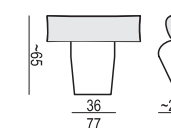

2 SEATER without ARMRESTS

3 SEATER

3 SEATER LEFT (or RIGHT)

3 SEATER without ARMRESTS

CHAISELONGUE LEFT (or RIGHT)

CHAISELONGUE WIDE LEFT (or RIGHT)

DIVAN LEFT (or RIGHT)

COZY CORNER LEFT (or RIGHT)

CORNER 90° No.1

CORNER 90° No.2

FOOTSTOOL

ENDPART LEFT (or RIGHT)
cm 95 x 4 x 54 H

HEADREST L-77

HEADREST L-62

STELLA

Drawings show dimensions for standard comfort.
Elements in lux comfort are around 3 cm higher.

www.sits.eu
DECEMBER 2018

SET 1 LEFT (or RIGHT)
CHAISELONGUE LEFT (or RIGHT) + 2 SEATER RIGHT (or LEFT)

SET 2 LEFT (or RIGHT)
CHAISELONGUE WIDE LEFT (or RIGHT) + 3 SEATER RIGHT (or LEFT)

SET 3 LEFT (or RIGHT)
DIVAN LEFT (or RIGHT) + 2 SEATER RIGHT (or LEFT)