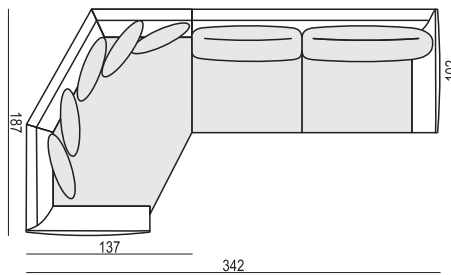

CORNER 90° No.1

CORNER 90° No.2

FOOTSTOOL

ENDPART LEFT (or RIGHT)
cm 95 x 4 x 54 H

HEADREST L-77

HEADREST L-62

STELLA

Drawings show dimensions for standard comfort.
Elements in lux comfort are around 3 cm higher.

www.sits.eu
DECEMBER 2018

SET 1 LEFT (or RIGHT)
CHAISELONGUE LEFT (or RIGHT) + 2 SEATER RIGHT (or LEFT)

SET 2 LEFT (or RIGHT)
CHAISELONGUE WIDE LEFT (or RIGHT) + 3 SEATER RIGHT (or LEFT)

SET 3 LEFT (or RIGHT)
DIVAN LEFT (or RIGHT) + 2 SEATER RIGHT (or LEFT)

SET 4 LEFT (or RIGHT)
DIVAN LEFT (or RIGHT) + 3 SEATER RIGHT (or LEFT)

SET 5 LEFT (or RIGHT)
COZY CORNER LEFT (or RIGHT) + 3 SEATER RIGHT (or LEFT)

SET 6
DIVAN LEFT + 2 SEATER without ARMRESTS + DIVAN RIGHT

SET 7 LEFT (or RIGHT)
DIVAN LEFT (or RIGHT) + 2 SEATER without ARMRESTS + CHAISELONGUE RIGHT (or LEFT)

SET 8 LEFT (or RIGHT)
2 SEATER LEFT (or RIGHT) + CORNER 90° No.1 + 3 SEATER RIGHT (or LEFT)

SET 9 LEFT (or RIGHT)
2 SEATER LEFT (or RIGHT) + CORNER 90° No.2 + 3 SEATER RIGHT (or LEFT)