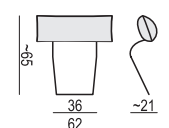

CORNER 90° No.1

CORNER 90° No.2

FOOTSTOOL

ENDPART LEFT (or RIGHT)
cm 95 x 4 x 54 H

HEADREST L-77

HEADREST L-62

STELLA

Drawings show dimensions for standard comfort.
Elements in lux comfort are around 3 cm higher.

www.sits.eu
DECEMBER 2018

SET 1 LEFT (or RIGHT)
CHAISELONGUE LEFT (or RIGHT) + 2 SEATER RIGHT (or LEFT)

SET 2 LEFT (or RIGHT)
CHAISELONGUE WIDE LEFT (or RIGHT) + 3 SEATER RIGHT (or LEFT)

SET 3 LEFT (or RIGHT)
DIVAN LEFT (or RIGHT) + 2 SEATER RIGHT (or LEFT)