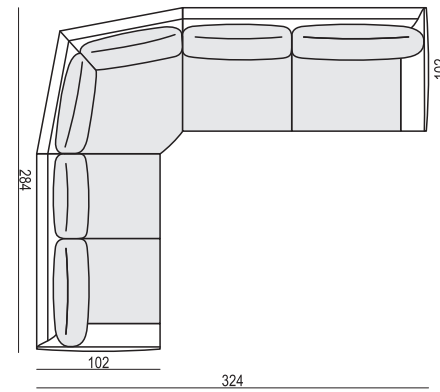

CORNER 90° No.1

CORNER 90° No.2

FOOTSTOOL

ENDPART LEFT (or RIGHT)
cm 95 x 4 x 54 H

HEADREST L-77

HEADREST L-62

STELLA

Drawings show dimensions for standard comfort.
Elements in lux comfort are around 3 cm higher.

www.sits.eu
DECEMBER 2018

SET 1 LEFT (or RIGHT)
CHAISELONGUE LEFT (or RIGHT) + 2 SEATER RIGHT (or LEFT)

SET 2 LEFT (or RIGHT)
CHAISELONGUE WIDE LEFT (or RIGHT) + 3 SEATER RIGHT (or LEFT)

SET 3 LEFT (or RIGHT)
DIVAN LEFT (or RIGHT) + 2 SEATER RIGHT (or LEFT)

SET 4 LEFT (or RIGHT)
DIVAN LEFT (or RIGHT) + 3 SEATER RIGHT (or LEFT)

SET 5 LEFT (or RIGHT)
COZY CORNER LEFT (or RIGHT) + 3 SEATER RIGHT (or LEFT)

SET 6
DIVAN LEFT + 2 SEATER without ARMRESTS + DIVAN RIGHT

SET 7 LEFT (or RIGHT)
DIVAN LEFT (or RIGHT) + 2 SEATER without ARMRESTS + CHAISELONGUE RIGHT (or LEFT)

SET 8 LEFT (or RIGHT)
2 SEATER LEFT (or RIGHT) + CORNER 90° No.1 + 3 SEATER RIGHT (or LEFT)

SET 9 LEFT (or RIGHT)
2 SEATER LEFT (or RIGHT) + CORNER 90° No.2 + 3 SEATER RIGHT (or LEFT)