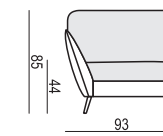

ARMCHAIR

ARMCHAIR LEFT (or RIGHT)

ARMCHAIR without ARMRESTS

ARMCHAIR WIDE

ARMCHAIR WIDE LEFT (or RIGHT)

ARMCHAIR WIDE without ARMRESTS

2 SEATER

2 SEATER LEFT (or RIGHT)

2 SEATER without ARMRESTS

3 SEATER

3 SEATER LEFT (or RIGHT)

3 SEATER without ARMRESTS

CHAISELONGUE LEFT (or RIGHT)

CHAISELONGUE WIDE LEFT (or RIGHT)

DIVAN LEFT (or RIGHT)

COZY CORNER LEFT (or RIGHT)

CORNER 90° No.1

CORNER 90° No.2

FOOTSTOOL

ENDPART LEFT (or RIGHT)
cm 95 x 4 x 54 H

HEADREST L-77

HEADREST L-62

STELLA

Drawings show dimensions for standard comfort.
Elements in lux comfort are around 3 cm higher.