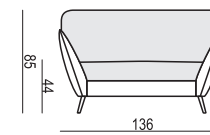

ARMCHAIR

ARMCHAIR LEFT (or RIGHT)

ARMCHAIR without ARMRESTS

ARMCHAIR WIDE

ARMCHAIR WIDE LEFT (or RIGHT)

ARMCHAIR WIDE without ARMRESTS

2 SEATER

2 SEATER LEFT (or RIGHT)

2 SEATER without ARMRESTS

3 SEATER

3 SEATER LEFT (or RIGHT)

3 SEATER without ARMRESTS

CHAISELONGUE LEFT (or RIGHT)

CHAISELONGUE WIDE LEFT (or RIGHT)

DIVAN LEFT (or RIGHT)

COZY CORNER LEFT (or RIGHT)

CORNER 90° No.1

CORNER 90° No.2

FOOTSTOOL

ENDPART LEFT (or RIGHT)
cm 95 x 4 x 54 H

HEADREST L-77

HEADREST L-62

STELLA

Drawings show dimensions for standard comfort.
Elements in lux comfort are around 3 cm higher.

SET 7 LEFT (or RIGHT)
DIVAN LEFT (or RIGHT) + 2 SEATER without ARMRESTS + CHAISELONGUE RIGHT (or LEFT)

SET 8 LEFT (or RIGHT)
2 SEATER LEFT (or RIGHT) + CORNER 90° No.1 + 3 SEATER RIGHT (or LEFT)

SET 9 LEFT (or RIGHT)
2 SEATER LEFT (or RIGHT) + CORNER 90° No.2 + 3 SEATER RIGHT (or LEFT)