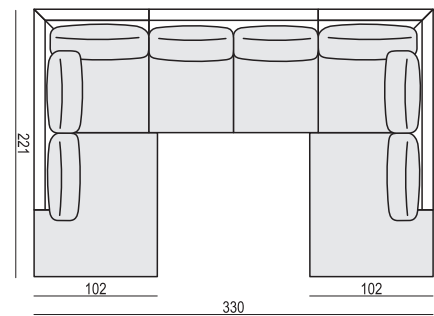

CORNER 90° No.1

CORNER 90° No.2

FOOTSTOOL

ENDPART LEFT (or RIGHT)
cm 95 x 4 x 54 H

HEADREST L-77

HEADREST L-62

STELLA

Drawings show dimensions for standard comfort.
Elements in lux comfort are around 3 cm higher.

www.sits.eu
DECEMBER 2018

SET 1 LEFT (or RIGHT)
CHAISELONGUE LEFT (or RIGHT) + 2 SEATER RIGHT (or LEFT)

SET 2 LEFT (or RIGHT)
CHAISELONGUE WIDE LEFT (or RIGHT) + 3 SEATER RIGHT (or LEFT)

SET 3 LEFT (or RIGHT)
DIVAN LEFT (or RIGHT) + 2 SEATER RIGHT (or LEFT)

SET 4 LEFT (or RIGHT)
DIVAN LEFT (or RIGHT) + 3 SEATER RIGHT (or LEFT)

SET 5 LEFT (or RIGHT)
COZY CORNER LEFT (or RIGHT) + 3 SEATER RIGHT (or LEFT)

SET 6
DIVAN LEFT + 2 SEATER without ARMRESTS + DIVAN RIGHT

SET 7 LEFT (or RIGHT)
DIVAN LEFT (or RIGHT) + 2 SEATER without ARMRESTS + CHAISELONGUE RIGHT (or LEFT)

SET 8 LEFT (or RIGHT)
2 SEATER LEFT (or RIGHT) + CORNER 90° No.1 + 3 SEATER RIGHT (or LEFT)

SET 9 LEFT (or RIGHT)
2 SEATER LEFT (or RIGHT) + CORNER 90° No.2 + 3 SEATER RIGHT (or LEFT)