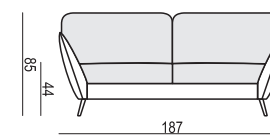

ARMCHAIR

ARMCHAIR LEFT (or RIGHT)

ARMCHAIR without ARMRESTS

ARMCHAIR WIDE

ARMCHAIR WIDE LEFT (or RIGHT)

ARMCHAIR WIDE without ARMRESTS

2 SEATER

2 SEATER LEFT (or RIGHT)

2 SEATER without ARMRESTS

3 SEATER

3 SEATER LEFT (or RIGHT)

3 SEATER without ARMRESTS

CHAISELONGUE LEFT (or RIGHT)

CHAISELONGUE WIDE LEFT (or RIGHT)

DIVAN LEFT (or RIGHT)

COZY CORNER LEFT (or RIGHT)

CORNER 90° No.1

CORNER 90° No.2

FOOTSTOOL

ENDPART LEFT (or RIGHT)
cm 95 x 4 x 54 H

HEADREST L-77

HEADREST L-62

STELLA

Drawings show dimensions for standard comfort.
Elements in lux comfort are around 3 cm higher.

SET 4 LEFT (or RIGHT)
DIVAN LEFT (or RIGHT) + 3 SEATER RIGHT (or LEFT)

SET 5 LEFT (or RIGHT)
COZY CORNER LEFT (or RIGHT) + 3 SEATER RIGHT (or LEFT)

SET 6
DIVAN LEFT + 2 SEATER without ARMRESTS + DIVAN RIGHT