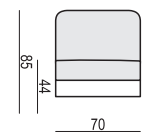

ARMCHAIR

ARMCHAIR LEFT (or RIGHT)

ARMCHAIR without ARMRESTS

ARMCHAIR WIDE

ARMCHAIR WIDE LEFT (or RIGHT)

ARMCHAIR WIDE without ARMRESTS

2 SEATER

2 SEATER LEFT (or RIGHT)

2 SEATER without ARMRESTS

3 SEATER

3 SEATER LEFT (or RIGHT)

3 SEATER without ARMRESTS

CHAISELONGUE LEFT (or RIGHT)

CHAISELONGUE WIDE LEFT (or RIGHT)

DIVAN LEFT (or RIGHT)

COZY CORNER LEFT (or RIGHT)

CORNER 90° No.1

CORNER 90° No.2

FOOTSTOOL

ENDPART LEFT (or RIGHT)
cm 95 x 4 x 54 H

HEADREST L-77

HEADREST L-62

STELLA

Drawings show dimensions for standard comfort.
Elements in lux comfort are around 3 cm higher.