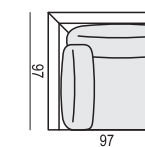

2 SEATER without ARMRESTS

3 SEATER

3 SEATER LEFT (or RIGHT)

3 SEATER without ARMRESTS

CHAISELONGUE LEFT (or RIGHT)

CHAISELONGUE WIDE LEFT (or RIGHT)

DIVAN LEFT (or RIGHT)

COZY CORNER LEFT (or RIGHT)

CORNER 90° No.1

CORNER 90° No.2

FOOTSTOOL

ENDPART LEFT (or RIGHT)
cm 95 x 4 x 54 H

HEADREST L-77

HEADREST L-62

STELLA

Drawings show dimensions for standard comfort.
Elements in lux comfort are around 3 cm higher.