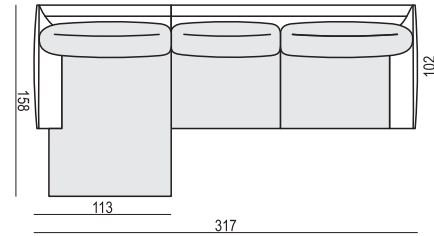

CORNER 90° No.1

CORNER 90° No.2

FOOTSTOOL

ENDPART LEFT (or RIGHT)
cm 95 x 4 x 54 H

HEADREST L-77

HEADREST L-62

STELLA

Drawings show dimensions for standard comfort.
Elements in lux comfort are around 3 cm higher.

www.sits.eu
DECEMBER 2018

SET 1 LEFT (or RIGHT)
CHAISELONGUE LEFT (or RIGHT) + 2 SEATER RIGHT (or LEFT)

SET 2 LEFT (or RIGHT)
CHAISELONGUE WIDE LEFT (or RIGHT) + 3 SEATER RIGHT (or LEFT)

SET 3 LEFT (or RIGHT)
DIVAN LEFT (or RIGHT) + 2 SEATER RIGHT (or LEFT)