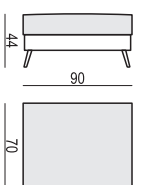

2 SEATER without ARMRESTS

3 SEATER

3 SEATER LEFT (or RIGHT)

3 SEATER without ARMRESTS

CHAISELONGUE LEFT (or RIGHT)

CHAISELONGUE WIDE LEFT (or RIGHT)

DIVAN LEFT (or RIGHT)

COZY CORNER LEFT (or RIGHT)

CORNER 90° No.1

CORNER 90° No.2

FOOTSTOOL

ENDPART LEFT (or RIGHT)
cm 95 x 4 x 54 H

HEADREST L-77

HEADREST L-62

STELLA

Drawings show dimensions for standard comfort.
Elements in lux comfort are around 3 cm higher.

www.sits.eu
DECEMBER 2018

SET 1 LEFT (or RIGHT)
CHAISELONGUE LEFT (or RIGHT) + 2 SEATER RIGHT (or LEFT)

SET 2 LEFT (or RIGHT)
CHAISELONGUE WIDE LEFT (or RIGHT) + 3 SEATER RIGHT (or LEFT)

SET 3 LEFT (or RIGHT)
DIVAN LEFT (or RIGHT) + 2 SEATER RIGHT (or LEFT)

SET 7 LEFT (or RIGHT)
DIVAN LEFT (or RIGHT) + 2 SEATER without ARMRESTS + CHAISELONGUE RIGHT (or LEFT)

SET 8 LEFT (or RIGHT)
2 SEATER LEFT (or RIGHT) + CORNER 90° No.1 + 3 SEATER RIGHT (or LEFT)

SET 9 LEFT (or RIGHT)
2 SEATER LEFT (or RIGHT) + CORNER 90° No.2 + 3 SEATER RIGHT (or LEFT)