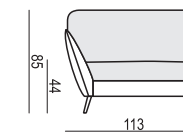

ARMCHAIR

ARMCHAIR LEFT (or RIGHT)

ARMCHAIR without ARMRESTS

ARMCHAIR WIDE

ARMCHAIR WIDE LEFT (or RIGHT)

ARMCHAIR WIDE without ARMRESTS

2 SEATER

2 SEATER LEFT (or RIGHT)

2 SEATER without ARMRESTS

3 SEATER

3 SEATER LEFT (or RIGHT)

3 SEATER without ARMRESTS

CHAISELONGUE LEFT (or RIGHT)

CHAISELONGUE WIDE LEFT (or RIGHT)

DIVAN LEFT (or RIGHT)

COZY CORNER LEFT (or RIGHT)

CORNER 90° No.1

CORNER 90° No.2

FOOTSTOOL

ENDPART LEFT (or RIGHT)
cm 95 x 4 x 54 H

HEADREST L-77

HEADREST L-62

STELLA

Drawings show dimensions for standard comfort.
Elements in lux comfort are around 3 cm higher.