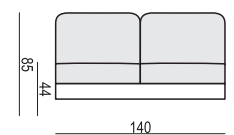

ARMCHAIR

ARMCHAIR LEFT (or RIGHT)

ARMCHAIR without ARMRESTS

ARMCHAIR WIDE

ARMCHAIR WIDE LEFT (or RIGHT)

ARMCHAIR WIDE without ARMRESTS

2 SEATER

2 SEATER LEFT (or RIGHT)

2 SEATER without ARMRESTS

3 SEATER

3 SEATER LEFT (or RIGHT)

3 SEATER without ARMRESTS

CHAISELONGUE LEFT (or RIGHT)

CHAISELONGUE WIDE LEFT (or RIGHT)

DIVAN LEFT (or RIGHT)

COZY CORNER LEFT (or RIGHT)

CORNER 90° No.1

CORNER 90° No.2

FOOTSTOOL

ENDPART LEFT (or RIGHT)
cm 95 x 4 x 54 H

HEADREST L-77

HEADREST L-62

STELLA

Drawings show dimensions for standard comfort.
Elements in lux comfort are around 3 cm higher.