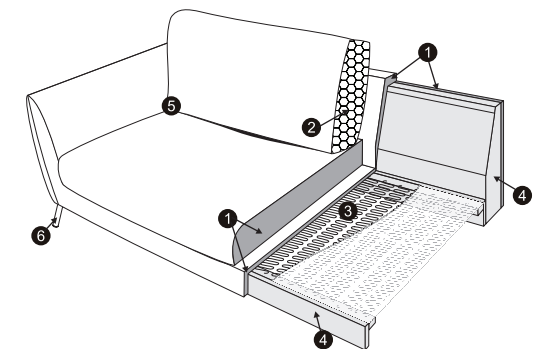

LUX COMFORT

1. polyurethane foam/ high resilient polyurethane foam
2. cushion chamber with mix of feather and silicone balls
3. springs
4. FSC® certified solid wood and wood based elements
5. fabric
6. FSC® certified solid wood or metal legs