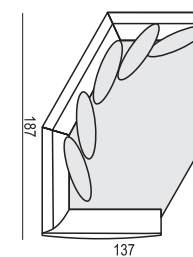

2 SEATER without ARMRESTS

3 SEATER

3 SEATER LEFT (or RIGHT)

3 SEATER without ARMRESTS

CHAISELONGUE LEFT (or RIGHT)

CHAISELONGUE WIDE LEFT (or RIGHT)

DIVAN LEFT (or RIGHT)

COZY CORNER LEFT (or RIGHT)

CORNER 90° No.1

CORNER 90° No.2

FOOTSTOOL

ENDPART LEFT (or RIGHT)
cm 95 x 4 x 54 H

HEADREST L-77

HEADREST L-62

STELLA

Drawings show dimensions for standard comfort.
Elements in lux comfort are around 3 cm higher.

www.sits.eu
DECEMBER 2018

SET 1 LEFT (or RIGHT)
CHAISELONGUE LEFT (or RIGHT) + 2 SEATER RIGHT (or LEFT)

SET 2 LEFT (or RIGHT)
CHAISELONGUE WIDE LEFT (or RIGHT) + 3 SEATER RIGHT (or LEFT)

SET 3 LEFT (or RIGHT)
DIVAN LEFT (or RIGHT) + 2 SEATER RIGHT (or LEFT)