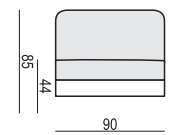

ARMCHAIR

ARMCHAIR LEFT (or RIGHT)

ARMCHAIR without ARMRESTS

ARMCHAIR WIDE

ARMCHAIR WIDE LEFT (or RIGHT)

ARMCHAIR WIDE without ARMRESTS

2 SEATER

2 SEATER LEFT (or RIGHT)

2 SEATER without ARMRESTS

3 SEATER

3 SEATER LEFT (or RIGHT)

3 SEATER without ARMRESTS

CHAISELONGUE LEFT (or RIGHT)

CHAISELONGUE WIDE LEFT (or RIGHT)

DIVAN LEFT (or RIGHT)

COZY CORNER LEFT (or RIGHT)

CORNER 90° No.1

CORNER 90° No.2

FOOTSTOOL

ENDPART LEFT (or RIGHT)
cm 95 x 4 x 54 H

HEADREST L-77

HEADREST L-62

STELLA

Drawings show dimensions for standard comfort.
Elements in lux comfort are around 3 cm higher.