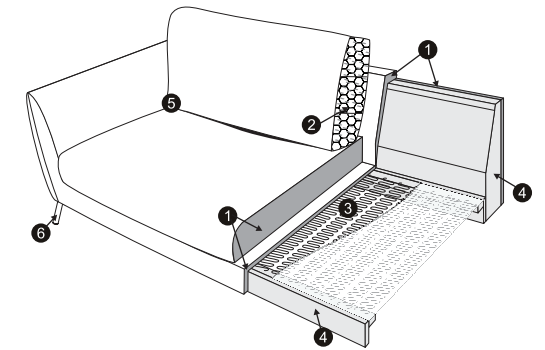

STANDARD COMFORT

1. polyurethane foam/ high resilient polyurethane foam
2. silicone balls lux
3. springs
4. FSC® certified solid wood and wood based elements
5. fabric
6. FSC® certified solid wood or metal legs