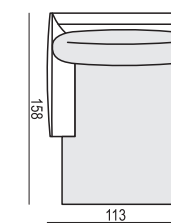

2 SEATER without ARMRESTS

3 SEATER

3 SEATER LEFT (or RIGHT)

3 SEATER without ARMRESTS

CHAISELONGUE LEFT (or RIGHT)

CHAISELONGUE WIDE LEFT (or RIGHT)

DIVAN LEFT (or RIGHT)

COZY CORNER LEFT (or RIGHT)

CORNER 90° No.1

CORNER 90° No.2

FOOTSTOOL

ENDPART LEFT (or RIGHT)
cm 95 x 4 x 54 H

HEADREST L-77

HEADREST L-62

STELLA

Drawings show dimensions for standard comfort.
Elements in lux comfort are around 3 cm higher.

www.sits.eu
DECEMBER 2018

SET 1 LEFT (or RIGHT)
CHAISELONGUE LEFT (or RIGHT) + 2 SEATER RIGHT (or LEFT)

SET 2 LEFT (or RIGHT)
CHAISELONGUE WIDE LEFT (or RIGHT) + 3 SEATER RIGHT (or LEFT)

SET 3 LEFT (or RIGHT)
DIVAN LEFT (or RIGHT) + 2 SEATER RIGHT (or LEFT)