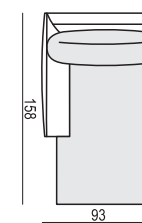

2 SEATER without ARMRESTS

3 SEATER

3 SEATER LEFT (or RIGHT)

3 SEATER without ARMRESTS

CHAISELONGUE LEFT (or RIGHT)

CHAISELONGUE WIDE LEFT (or RIGHT)

DIVAN LEFT (or RIGHT)

COZY CORNER LEFT (or RIGHT)

CORNER 90° No.1

CORNER 90° No.2

FOOTSTOOL

ENDPART LEFT (or RIGHT)
cm 95 x 4 x 54 H

HEADREST L-77

HEADREST L-62

STELLA

Drawings show dimensions for standard comfort.
Elements in lux comfort are around 3 cm higher.

www.sits.eu
DECEMBER 2018

SET 1 LEFT (or RIGHT)
CHAISELONGUE LEFT (or RIGHT) + 2 SEATER RIGHT (or LEFT)

SET 2 LEFT (or RIGHT)
CHAISELONGUE WIDE LEFT (or RIGHT) + 3 SEATER RIGHT (or LEFT)

SET 3 LEFT (or RIGHT)
DIVAN LEFT (or RIGHT) + 2 SEATER RIGHT (or LEFT)