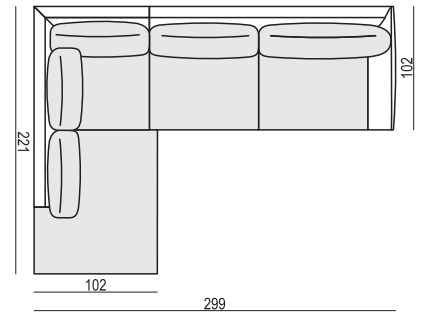

CORNER 90° No.1

CORNER 90° No.2

FOOTSTOOL

ENDPART LEFT (or RIGHT)
cm 95 x 4 x 54 H

HEADREST L-77

HEADREST L-62

STELLA

Drawings show dimensions for standard comfort.
Elements in lux comfort are around 3 cm higher.

www.sits.eu
DECEMBER 2018

SET 1 LEFT (or RIGHT)
CHAISELONGUE LEFT (or RIGHT) + 2 SEATER RIGHT (or LEFT)

SET 2 LEFT (or RIGHT)
CHAISELONGUE WIDE LEFT (or RIGHT) + 3 SEATER RIGHT (or LEFT)

SET 3 LEFT (or RIGHT)
DIVAN LEFT (or RIGHT) + 2 SEATER RIGHT (or LEFT)

SET 4 LEFT (or RIGHT)
DIVAN LEFT (or RIGHT) + 3 SEATER RIGHT (or LEFT)

SET 5 LEFT (or RIGHT)
COZY CORNER LEFT (or RIGHT) + 3 SEATER RIGHT (or LEFT)

SET 6
DIVAN LEFT + 2 SEATER without ARMRESTS + DIVAN RIGHT

SET 7 LEFT (or RIGHT)
DIVAN LEFT (or RIGHT) + 2 SEATER without ARMRESTS + CHAISELONGUE RIGHT (or LEFT)

SET 8 LEFT (or RIGHT)
2 SEATER LEFT (or RIGHT) + CORNER 90° No.1 + 3 SEATER RIGHT (or LEFT)

SET 9 LEFT (or RIGHT)
2 SEATER LEFT (or RIGHT) + CORNER 90° No.2 + 3 SEATER RIGHT (or LEFT)