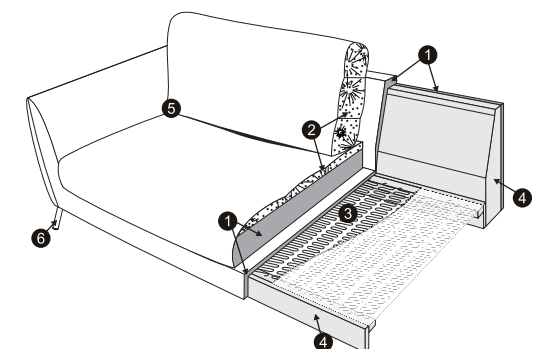

SITS reserves the right to change construction of products and components used due to improving durability of product and customer satisfaction without any further notice. Explicit ±2 cm tolerance of all elements sizes.