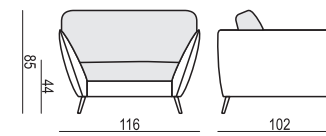

ARMCHAIR

ARMCHAIR LEFT (or RIGHT)

ARMCHAIR without ARMRESTS

ARMCHAIR WIDE

ARMCHAIR WIDE LEFT (or RIGHT)

ARMCHAIR WIDE without ARMRESTS

2 SEATER

2 SEATER LEFT (or RIGHT)

2 SEATER without ARMRESTS

3 SEATER

3 SEATER LEFT (or RIGHT)

3 SEATER without ARMRESTS

CHAISELONGUE LEFT (or RIGHT)

CHAISELONGUE WIDE LEFT (or RIGHT)

DIVAN LEFT (or RIGHT)

COZY CORNER LEFT (or RIGHT)

CORNER 90° No.1

CORNER 90° No.2

FOOTSTOOL

ENDPART LEFT (or RIGHT)
cm 95 x 4 x 54 H

HEADREST L-77

HEADREST L-62

STELLA

Drawings show dimensions for standard comfort.
Elements in lux comfort are around 3 cm higher.