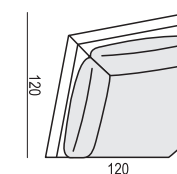

2 SEATER without ARMRESTS

3 SEATER

3 SEATER LEFT (or RIGHT)

3 SEATER without ARMRESTS

CHAISELONGUE LEFT (or RIGHT)

CHAISELONGUE WIDE LEFT (or RIGHT)

DIVAN LEFT (or RIGHT)

COZY CORNER LEFT (or RIGHT)

CORNER 90° No.1

CORNER 90° No.2

FOOTSTOOL

ENDPART LEFT (or RIGHT)
cm 95 x 4 x 54 H

HEADREST L-77

HEADREST L-62

STELLA

Drawings show dimensions for standard comfort.
Elements in lux comfort are around 3 cm higher.

www.sits.eu
DECEMBER 2018

SET 1 LEFT (or RIGHT)
CHAISELONGUE LEFT (or RIGHT) + 2 SEATER RIGHT (or LEFT)

SET 2 LEFT (or RIGHT)
CHAISELONGUE WIDE LEFT (or RIGHT) + 3 SEATER RIGHT (or LEFT)

SET 3 LEFT (or RIGHT)
DIVAN LEFT (or RIGHT) + 2 SEATER RIGHT (or LEFT)