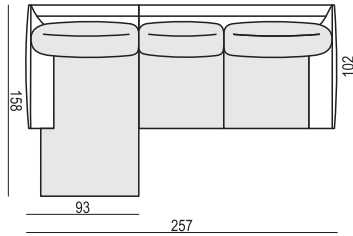

CORNER 90° No.1

CORNER 90° No.2

FOOTSTOOL

ENDPART LEFT (or RIGHT)
cm 95 x 4 x 54 H

HEADREST L-77

HEADREST L-62

STELLA

Drawings show dimensions for standard comfort.
Elements in lux comfort are around 3 cm higher.

www.sits.eu
DECEMBER 2018

SET 1 LEFT (or RIGHT)
CHAISELONGUE LEFT (or RIGHT) + 2 SEATER RIGHT (or LEFT)

SET 2 LEFT (or RIGHT)
CHAISELONGUE WIDE LEFT (or RIGHT) + 3 SEATER RIGHT (or LEFT)

SET 3 LEFT (or RIGHT)
DIVAN LEFT (or RIGHT) + 2 SEATER RIGHT (or LEFT)