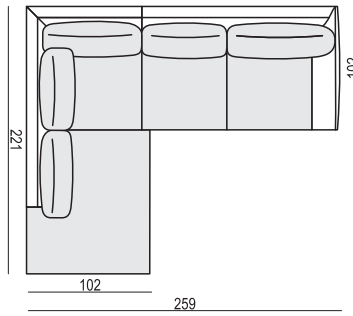

CORNER 90° No.1

CORNER 90° No.2

FOOTSTOOL

ENDPART LEFT (or RIGHT)
cm 95 x 4 x 54 H

HEADREST L-77

HEADREST L-62

STELLA

Drawings show dimensions for standard comfort.
Elements in lux comfort are around 3 cm higher.

www.sits.eu
DECEMBER 2018

SET 1 LEFT (or RIGHT)
CHAISELONGUE LEFT (or RIGHT) + 2 SEATER RIGHT (or LEFT)

SET 2 LEFT (or RIGHT)
CHAISELONGUE WIDE LEFT (or RIGHT) + 3 SEATER RIGHT (or LEFT)

SET 3 LEFT (or RIGHT)
DIVAN LEFT (or RIGHT) + 2 SEATER RIGHT (or LEFT)

SET 4 LEFT (or RIGHT)
DIVAN LEFT (or RIGHT) + 3 SEATER RIGHT (or LEFT)

SET 5 LEFT (or RIGHT)
COZY CORNER LEFT (or RIGHT) + 3 SEATER RIGHT (or LEFT)

SET 6
DIVAN LEFT + 2 SEATER without ARMRESTS + DIVAN RIGHT

SET 7 LEFT (or RIGHT)
DIVAN LEFT (or RIGHT) + 2 SEATER without ARMRESTS + CHAISELONGUE RIGHT (or LEFT)

SET 8 LEFT (or RIGHT)
2 SEATER LEFT (or RIGHT) + CORNER 90° No.1 + 3 SEATER RIGHT (or LEFT)

SET 9 LEFT (or RIGHT)
2 SEATER LEFT (or RIGHT) + CORNER 90° No.2 + 3 SEATER RIGHT (or LEFT)