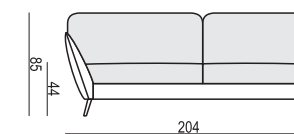

ARMCHAIR

ARMCHAIR LEFT (or RIGHT)

ARMCHAIR without ARMRESTS

ARMCHAIR WIDE

ARMCHAIR WIDE LEFT (or RIGHT)

ARMCHAIR WIDE without ARMRESTS

2 SEATER

2 SEATER LEFT (or RIGHT)

2 SEATER without ARMRESTS

3 SEATER

3 SEATER LEFT (or RIGHT)

3 SEATER without ARMRESTS

CHAISELONGUE LEFT (or RIGHT)

CHAISELONGUE WIDE LEFT (or RIGHT)

DIVAN LEFT (or RIGHT)

COZY CORNER LEFT (or RIGHT)

CORNER 90° No.1

CORNER 90° No.2

FOOTSTOOL

ENDPART LEFT (or RIGHT)
cm 95 x 4 x 54 H

HEADREST L-77

HEADREST L-62

STELLA

Drawings show dimensions for standard comfort.
Elements in lux comfort are around 3 cm higher.