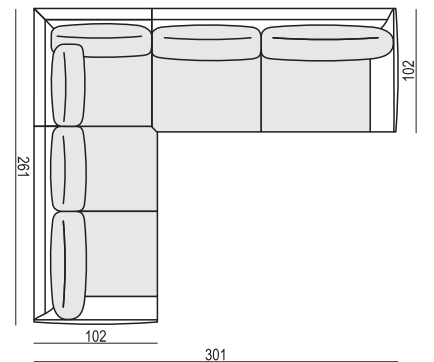

CORNER 90° No.1

CORNER 90° No.2

FOOTSTOOL

ENDPART LEFT (or RIGHT)
cm 95 x 4 x 54 H

HEADREST L-77

HEADREST L-62

STELLA

Drawings show dimensions for standard comfort.
Elements in lux comfort are around 3 cm higher.

SET 4 LEFT (or RIGHT)
DIVAN LEFT (or RIGHT) + 3 SEATER RIGHT (or LEFT)

SET 5 LEFT (or RIGHT)
COZY CORNER LEFT (or RIGHT) + 3 SEATER RIGHT (or LEFT)

SET 6
DIVAN LEFT + 2 SEATER without ARMRESTS + DIVAN RIGHT

SET 7 LEFT (or RIGHT)
DIVAN LEFT (or RIGHT) + 2 SEATER without ARMRESTS + CHAISELONGUE RIGHT (or LEFT)

SET 8 LEFT (or RIGHT)
2 SEATER LEFT (or RIGHT) + CORNER 90° No.1 + 3 SEATER RIGHT (or LEFT)

SET 9 LEFT (or RIGHT)
2 SEATER LEFT (or RIGHT) + CORNER 90° No.2 + 3 SEATER RIGHT (or LEFT)