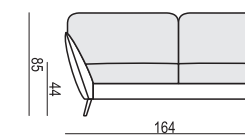

ARMCHAIR

ARMCHAIR LEFT (or RIGHT)

ARMCHAIR without ARMRESTS

ARMCHAIR WIDE

ARMCHAIR WIDE LEFT (or RIGHT)

ARMCHAIR WIDE without ARMRESTS

2 SEATER

2 SEATER LEFT (or RIGHT)

2 SEATER without ARMRESTS

3 SEATER

3 SEATER LEFT (or RIGHT)

3 SEATER without ARMRESTS

CHAISELONGUE LEFT (or RIGHT)

CHAISELONGUE WIDE LEFT (or RIGHT)

DIVAN LEFT (or RIGHT)

COZY CORNER LEFT (or RIGHT)

CORNER 90° No.1

CORNER 90° No.2

FOOTSTOOL

ENDPART LEFT (or RIGHT)
cm 95 x 4 x 54 H

HEADREST L-77

HEADREST L-62

STELLA

Drawings show dimensions for standard comfort.
Elements in lux comfort are around 3 cm higher.