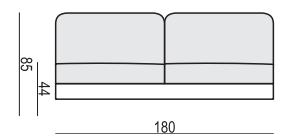

2 SEATER without ARMRESTS

3 SEATER

3 SEATER LEFT (or RIGHT)

3 SEATER without ARMRESTS

CHAISELONGUE LEFT (or RIGHT)

CHAISELONGUE WIDE LEFT (or RIGHT)

DIVAN LEFT (or RIGHT)

COZY CORNER LEFT (or RIGHT)

CORNER 90° No.1

CORNER 90° No.2

FOOTSTOOL

ENDPART LEFT (or RIGHT)
cm 95 x 4 x 54 H

HEADREST L-77

HEADREST L-62

STELLA

Drawings show dimensions for standard comfort.
Elements in lux comfort are around 3 cm higher.

www.sits.eu
DECEMBER 2018

SET 1 LEFT (or RIGHT)
CHAISELONGUE LEFT (or RIGHT) + 2 SEATER RIGHT (or LEFT)

SET 2 LEFT (or RIGHT)
CHAISELONGUE WIDE LEFT (or RIGHT) + 3 SEATER RIGHT (or LEFT)

SET 3 LEFT (or RIGHT)
DIVAN LEFT (or RIGHT) + 2 SEATER RIGHT (or LEFT)