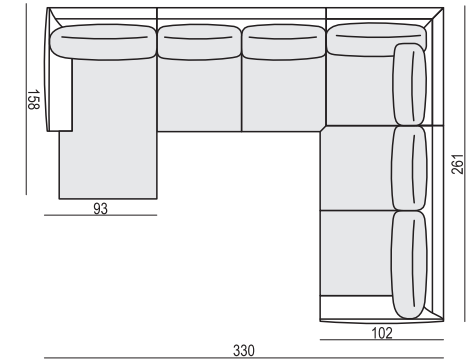

CORNER 90° No.1

CORNER 90° No.2

FOOTSTOOL

ENDPART LEFT (or RIGHT)
cm 95 x 4 x 54 H

HEADREST L-77

HEADREST L-62

STELLA

Drawings show dimensions for standard comfort.
Elements in lux comfort are around 3 cm higher.

SET 4 LEFT (or RIGHT)
DIVAN LEFT (or RIGHT) + 3 SEATER RIGHT (or LEFT)

SET 5 LEFT (or RIGHT)
COZY CORNER LEFT (or RIGHT) + 3 SEATER RIGHT (or LEFT)

SET 6
DIVAN LEFT + 2 SEATER without ARMRESTS + DIVAN RIGHT

SET 7 LEFT (or RIGHT)
DIVAN LEFT (or RIGHT) + 2 SEATER without ARMRESTS + CHAISELONGUE RIGHT (or LEFT)

SET 8 LEFT (or RIGHT)
2 SEATER LEFT (or RIGHT) + CORNER 90° No.1 + 3 SEATER RIGHT (or LEFT)

SET 9 LEFT (or RIGHT)
2 SEATER LEFT (or RIGHT) + CORNER 90° No.2 + 3 SEATER RIGHT (or LEFT)

SET 10 LEFT (or RIGHT)
CHAISELONGUE LEFT (or RIGHT) + 2 SEATER without ARMRESTS + CORNER 90° No.1 + 2 SEATER RIGHT (or LEFT)

UPHOLSTERY

FABRIC: FC – fix cover or LCV – loose cover with velcro

FEET

*please check a cost of brushed steel finish with a sale representative